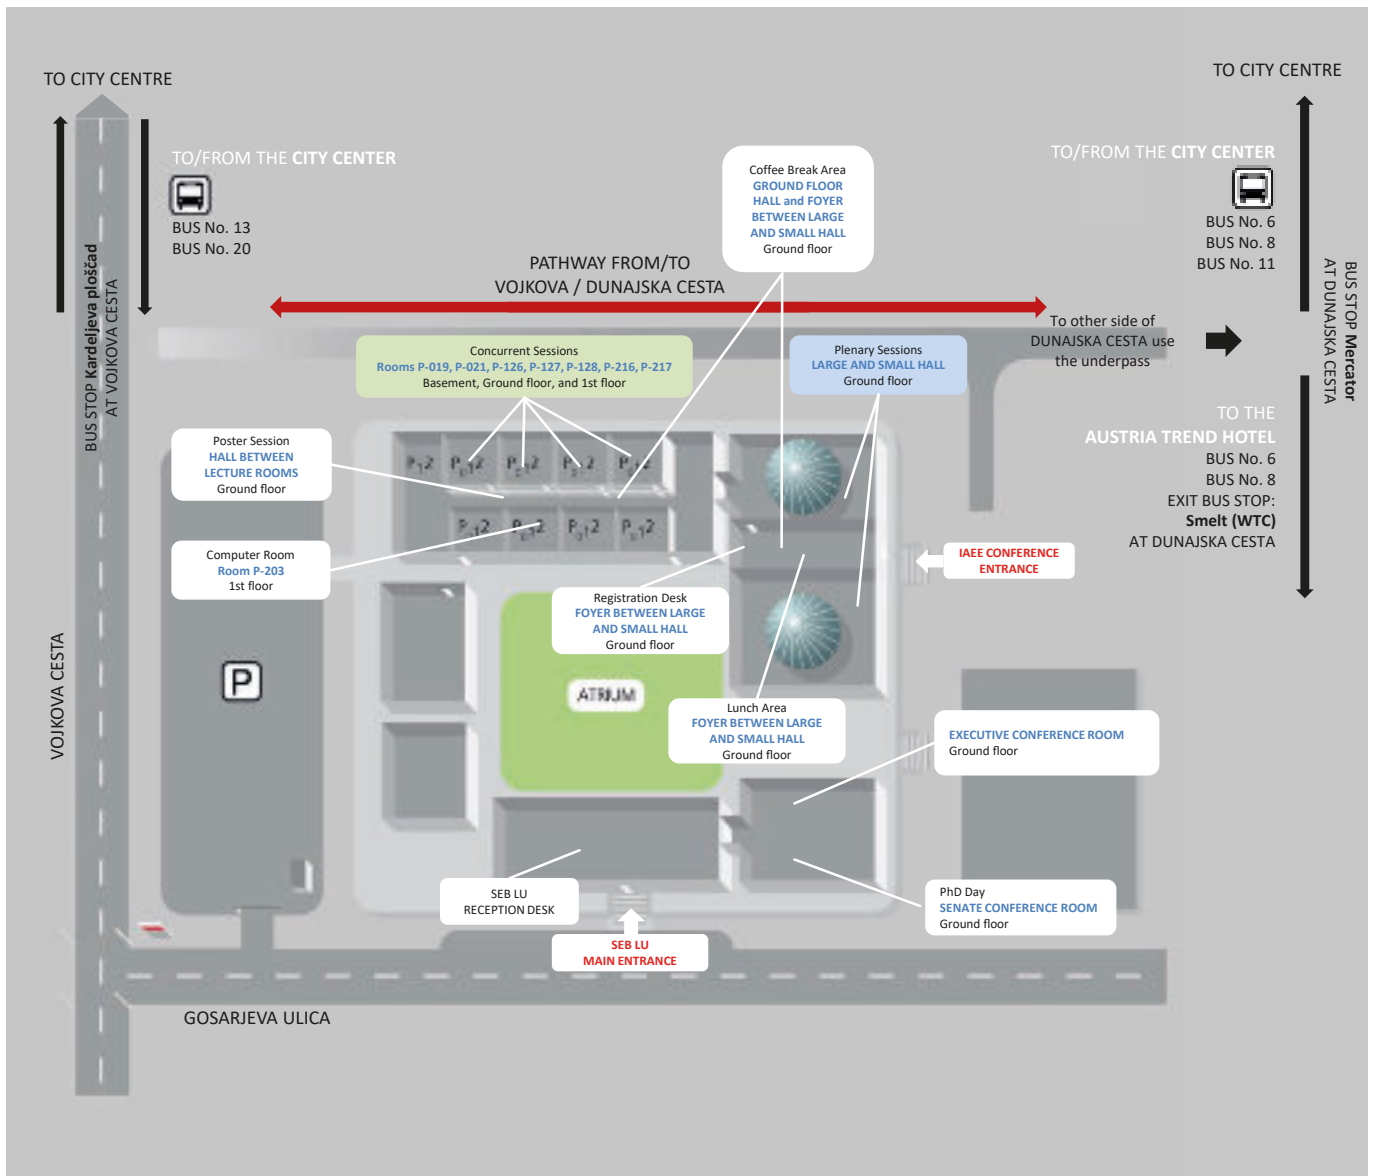

# SEB LU MAP

FLOOR	EVENT	ROOM
Basement	Concurrent Session	P-019, P-021
Ground Floor	Plenary Session	Large Hall, Small Hall
	Concurrent Session	P-126, P-127, P-128
	Poster Session	hall between lecture rooms
	PhD Day	Senate Conference Room
	Post-Conference Seminar	Executive Conference Room
	Meetings	Senate Conference Room, Executive Conference Room
	Student Breakfast	Senate Conference Room
	Coffee Breaks	foyer between Large and Small Hall, Hall between lecture rooms
	Lunches	foyer between Large and Small Hall
	Registration Desk	foyer between Large and Small Hall
1st Floor	Concurrent Session	P-216, P-217
	Computer Room	P-203